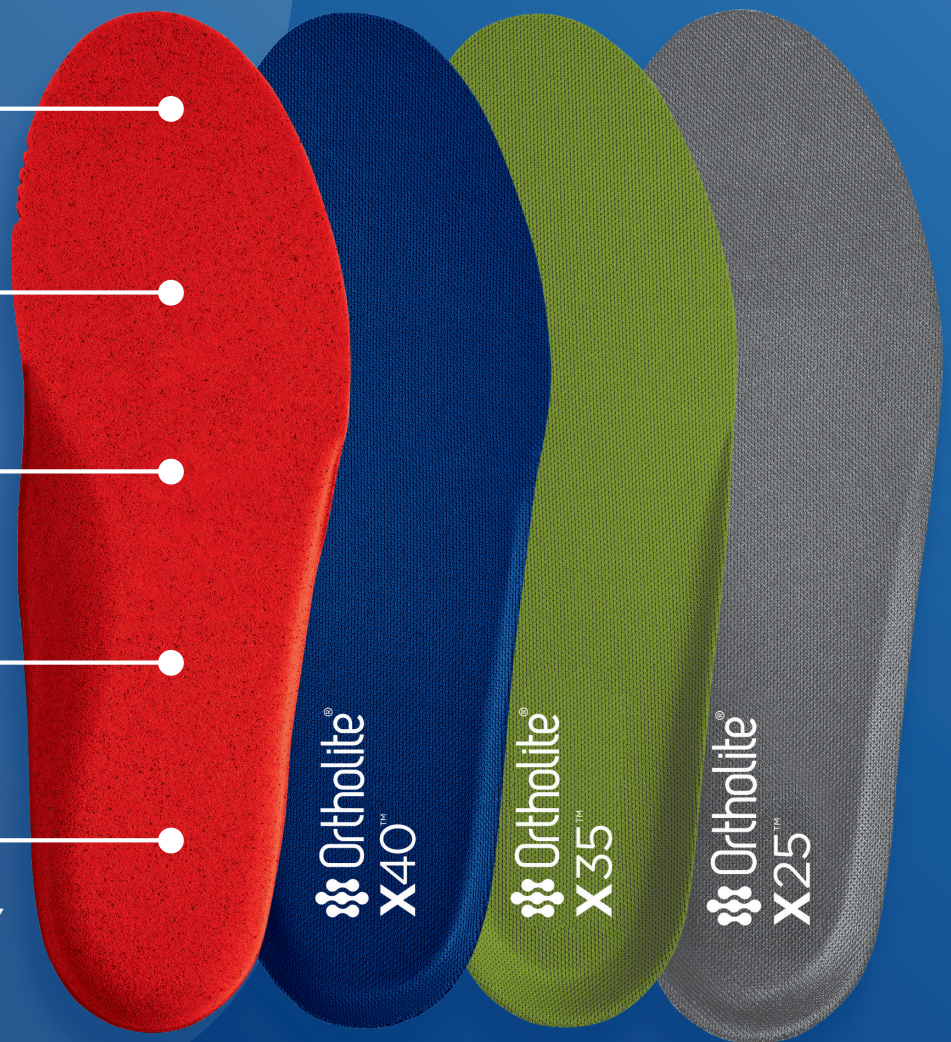

f X @ in v | ortholite.com

DYNAMIC REBOUND. RELENTLESS RESILIENCE. COMFORT THAT ENDURES.

HIGHER REBOUND

CUSTOMIZED ELASTICITY

LONG-TERM CUSHIONING

MOISTURE MANAGEMENT

OPTIMIZED BREATHABILITY

Built to perform at every step, the Ortholite® X-Series delivers high-powered rebound and exceptional resilience, rebounding on impact to fuel your stride with continuous energy return. It's cushioning that refuses to quit, support that stays consistent, and comfort that endures, keeping you moving stronger, longer, mile after mile.